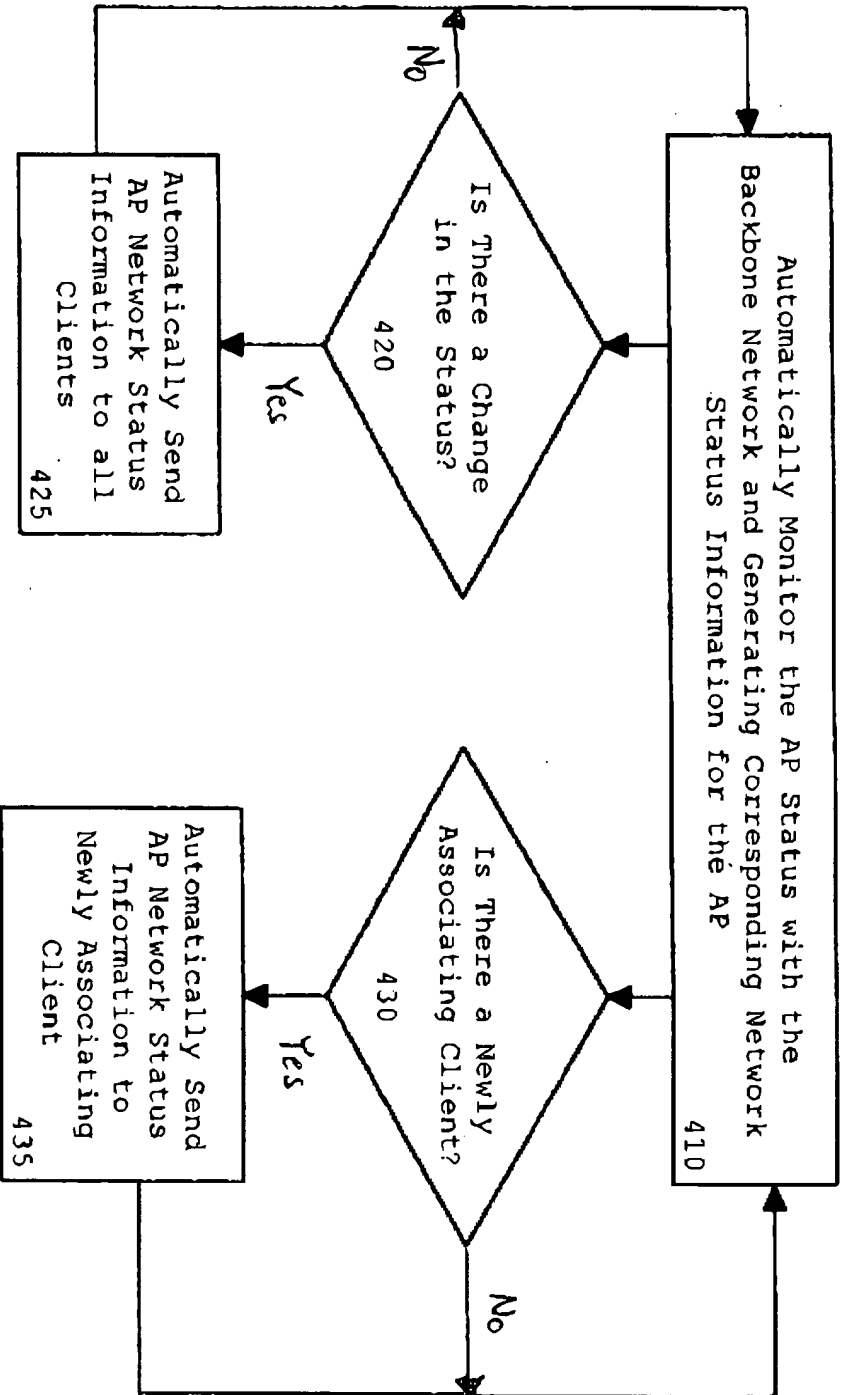

"Replacement Sheet"

<u>OFFSET</u>	<u>SIZE</u>	<u>FIELD</u>
0x00	30	MAC HEADER (e.g. 802.11)
0x1E	2	Ether Type (Unique Ether Type)
0x20	2	Length
0x22	2	Function type (= Smart Agent protocol)
0x24	1	Control
0x25	1	Status
0x26	1	Sequence number (=1): Response
0x27	1	Reserved for Vendor Specific
0x28	2	Checksum
0x2A	1	AP Ethernet link status ← 310
0x2B	1	AP IP address type (DHCP or FIXED)
0x2C	4	IP address ← 320 ← 315
0x30	4	IP address mask ← 325
0x34	4	Default IP Gateway ← 330

FIG. 3

"Replacement Sheet"

400

FIG. 4